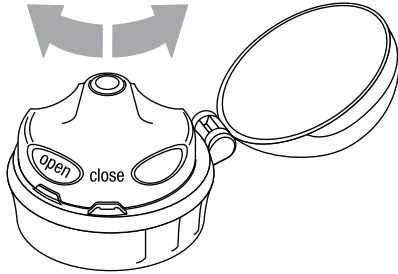

## ACTIVE BOTTLE TOP

disassembled

## SCREW TOP

ready to drink

**1** twist to release

close / open

**2** push down when drinking

ready to drink

**3** disassembled