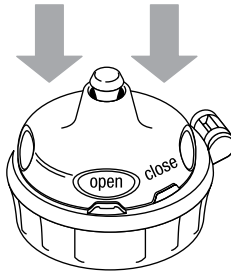

## SCREW TOP

ready to drink

**1** twist to release

close / open

**2** push down when drinking

ready to drink

**3** disassembled